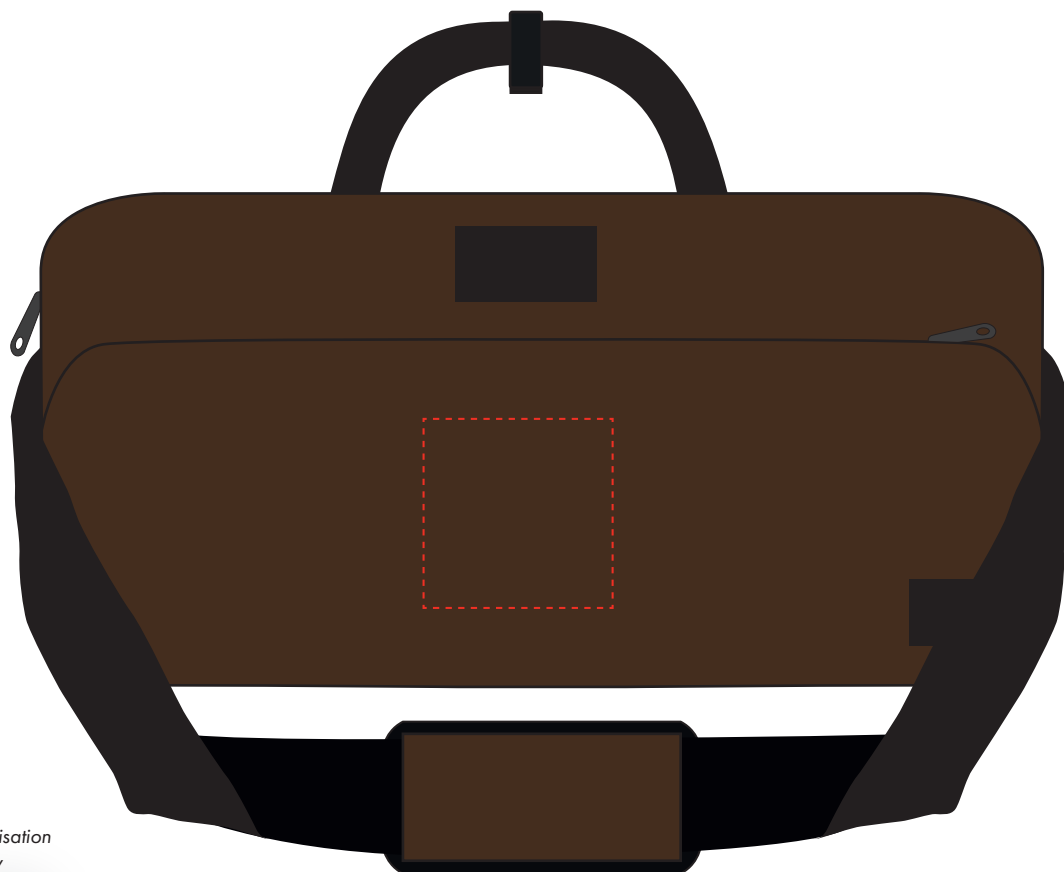

Your Ref:

Quantity:

Product Code: QB8012

Our Ref:

Version: 1

Product Colour: Khaki

PRINTING CONCERNS:**PRODUCT INFO:**

We stock this item in the following colours

**PANTONE REFERENCE(S)**
 Full colour printing

ARTWORK SCALE 25%

Product Image for visualisation
- colours may vary

The dashed line is to demonstrate print area and will not appear on your printed item

PLEASE NOTE: